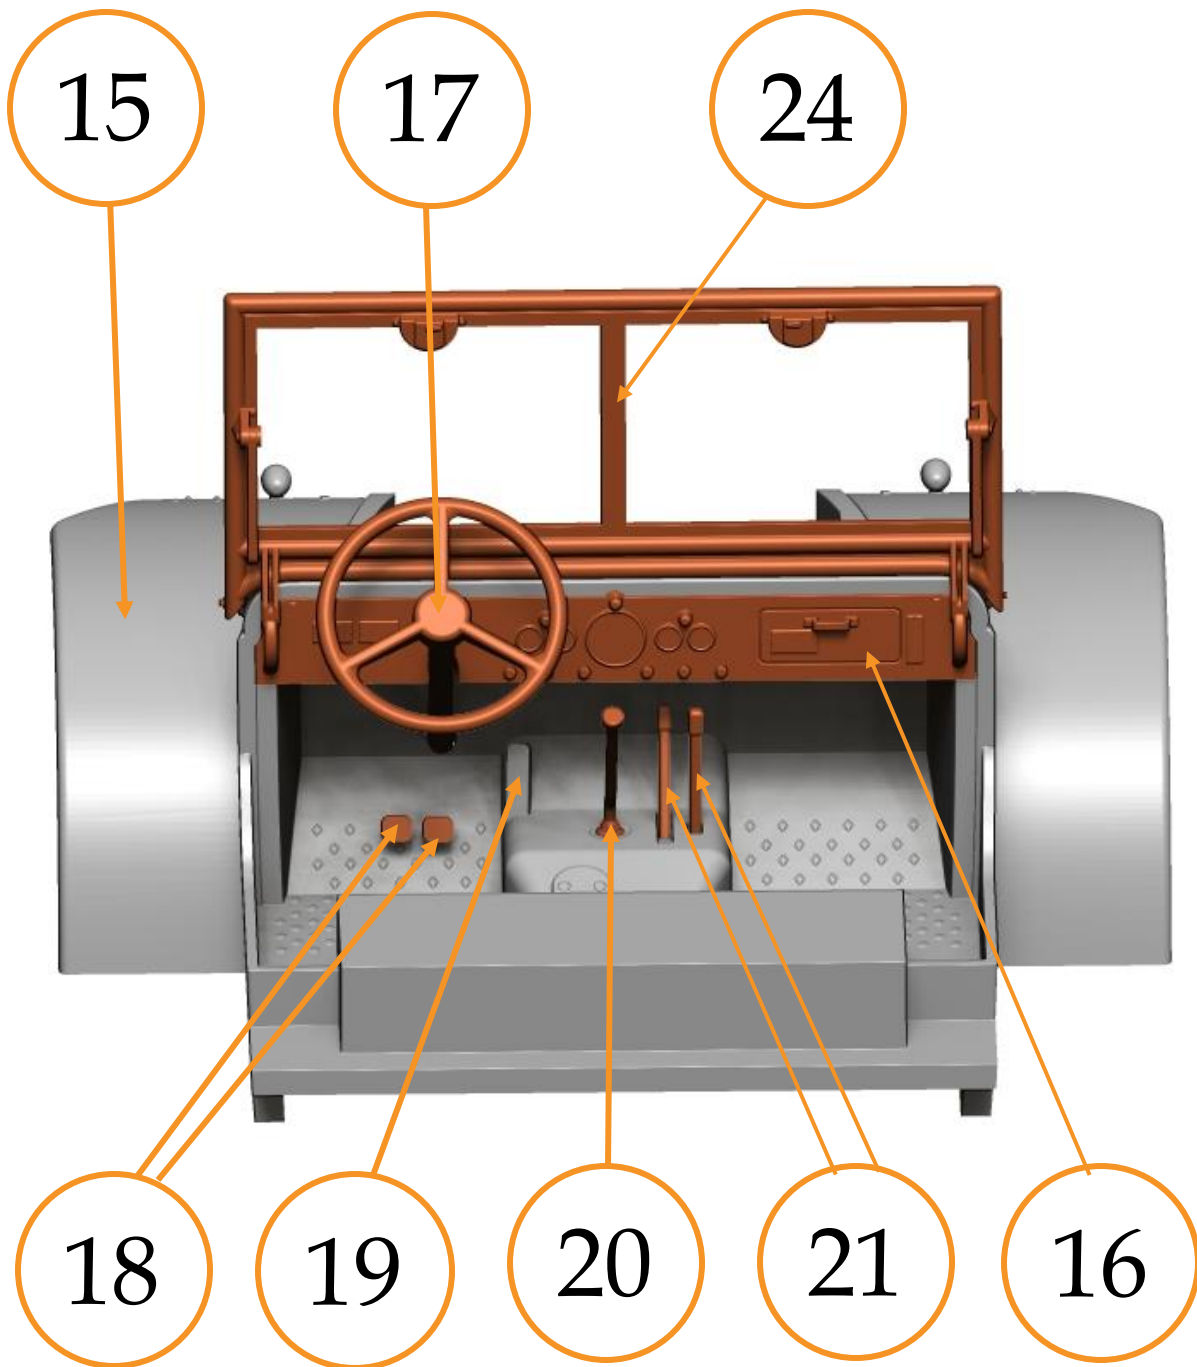

Front bumper, engine set,
cooler, battery

13

Exhaust

FW

RW

Wheels

Cab interior

- 15 - body
- 16 - instrument panel
- 17 - steering wheel
- 18 - brake & clutch pedal
- 19 - accelerator pedal
- 20 - gearbox lever
- 21 - off-roads lever
- 24 - window frame