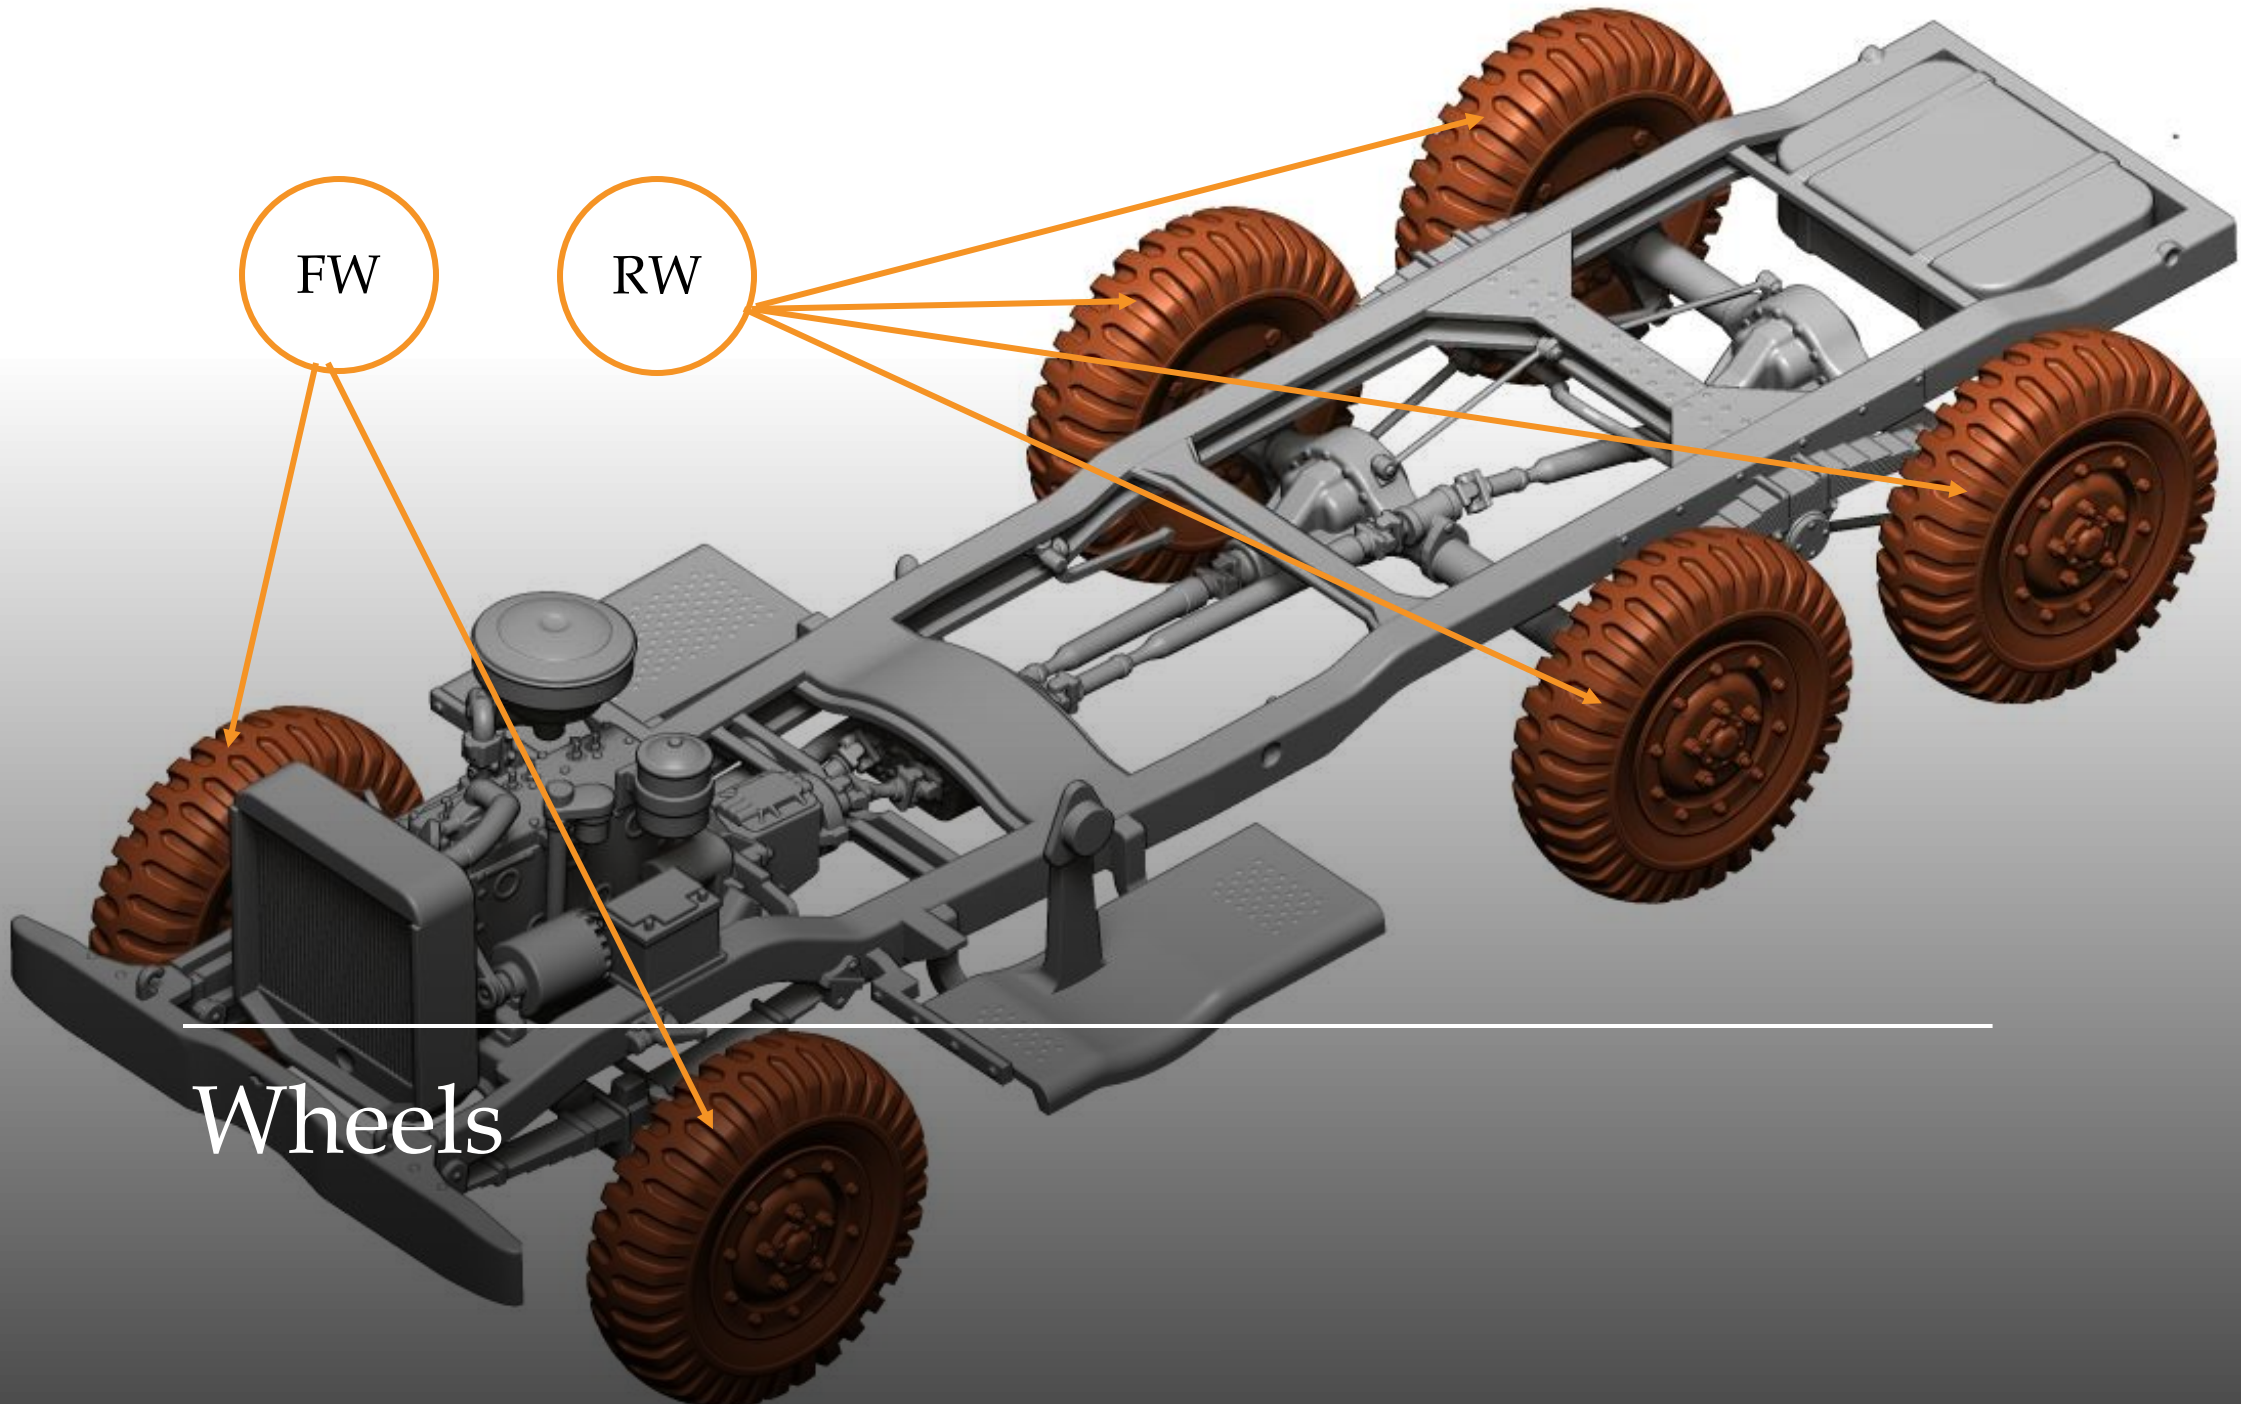

FW

RW

Wheels