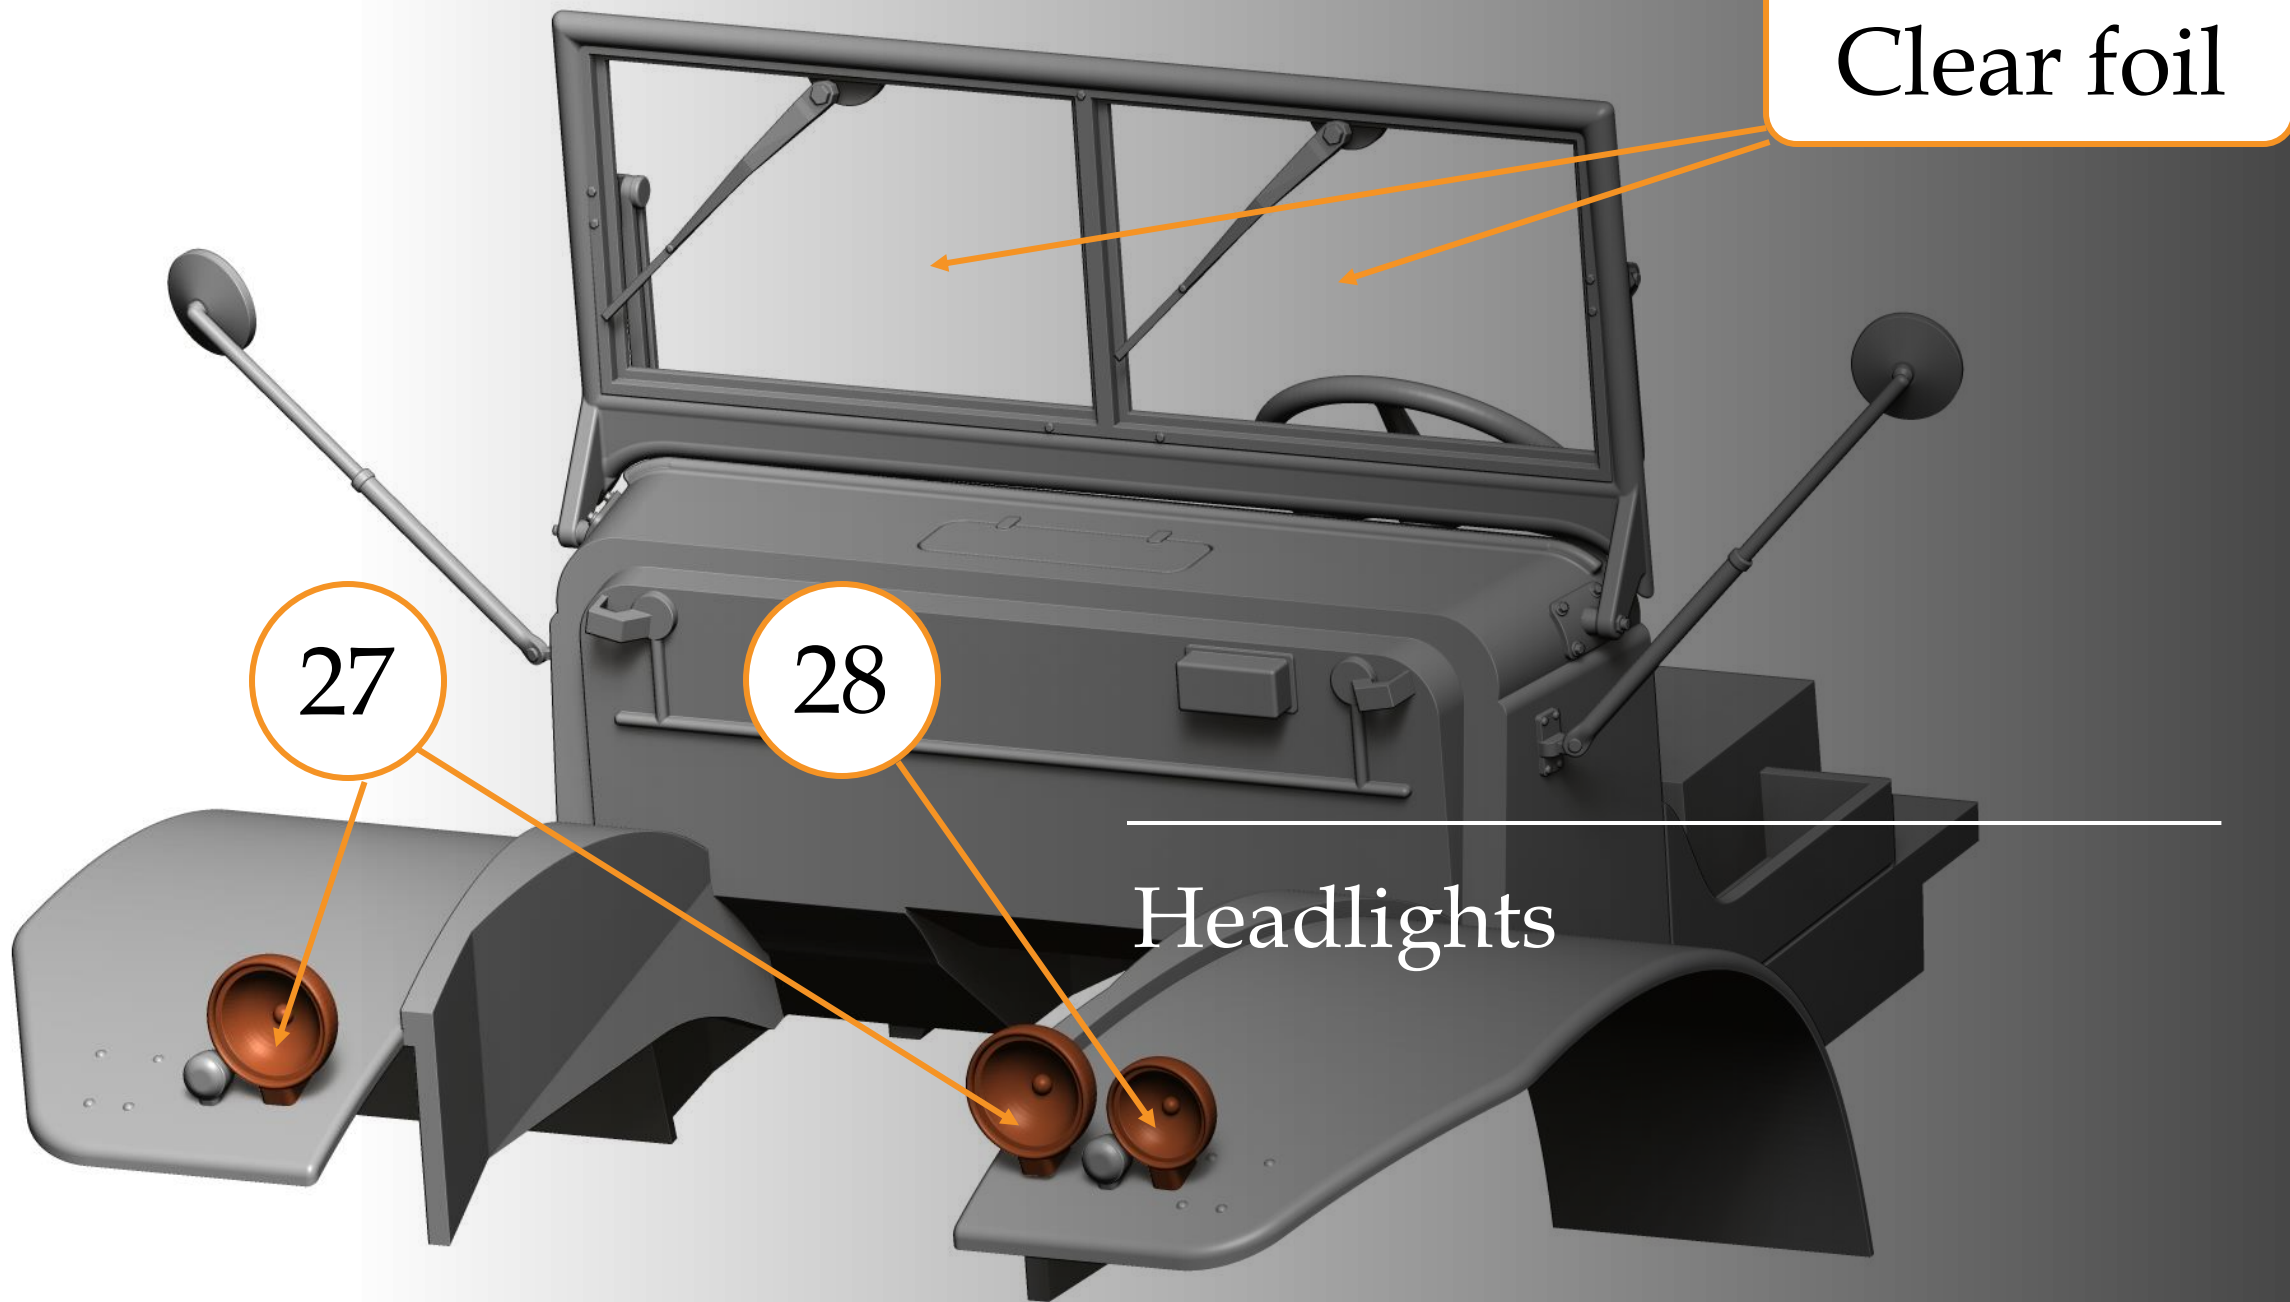

29

Cooler cover – WC62 version

Clear foil

27

28

Headlights

Cab exterior

25 – mirrors