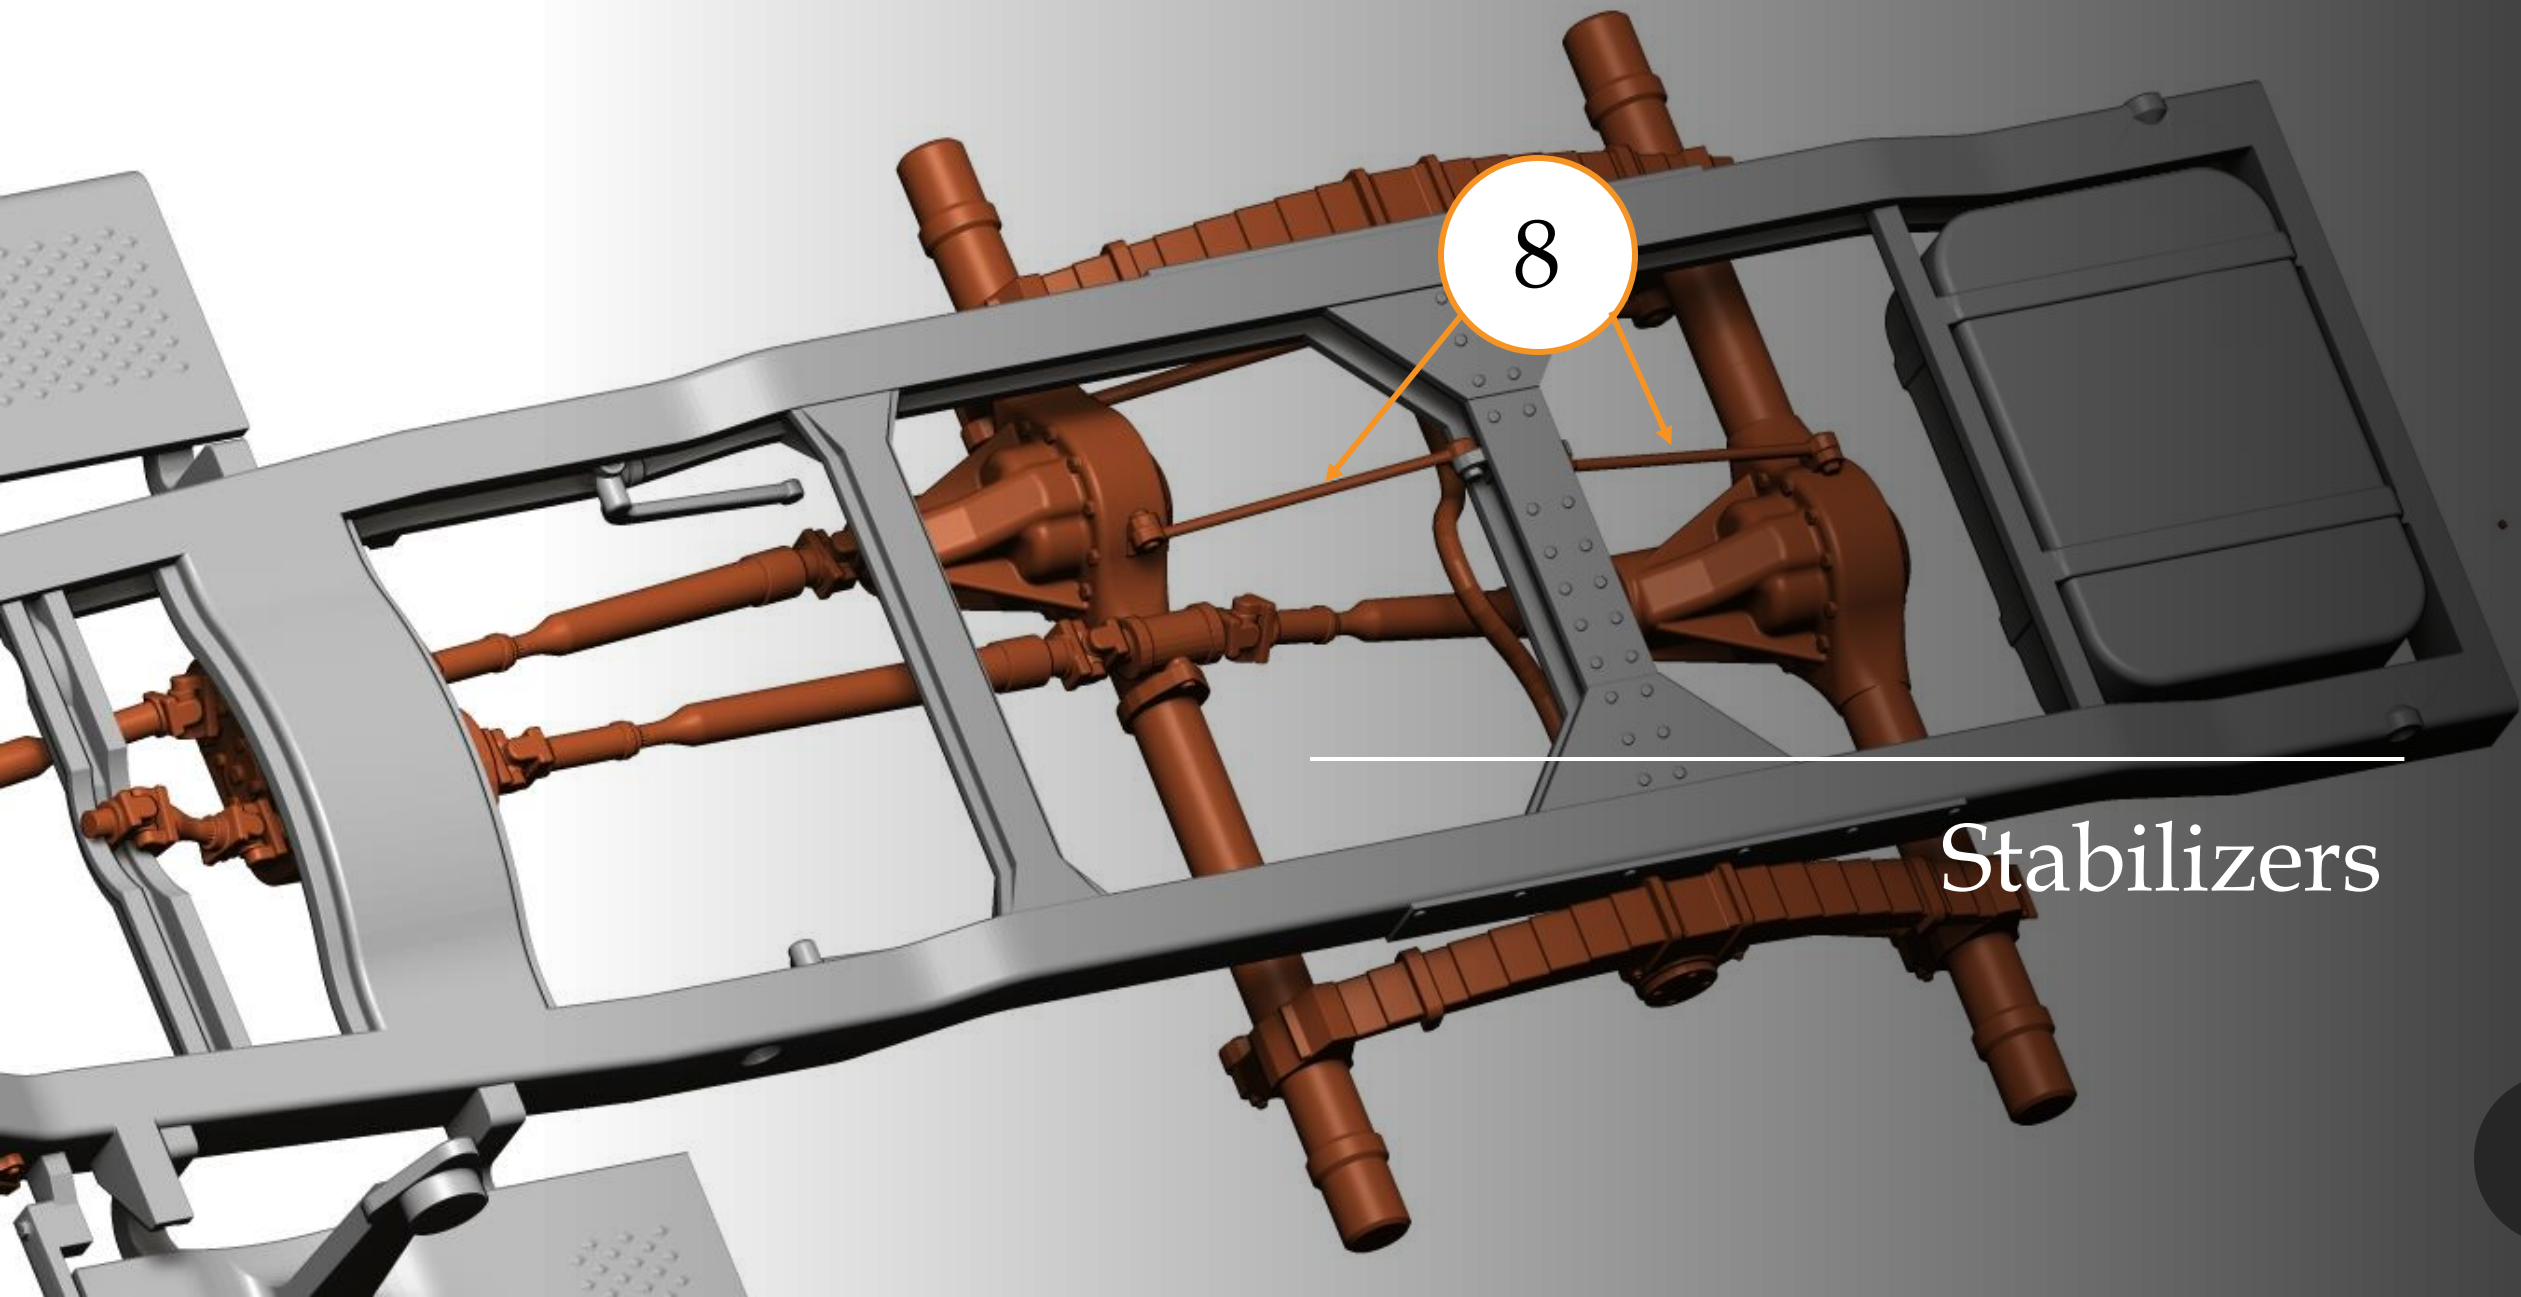

3 - Built and paint ...

- quick CA glue
- epoxy adhesive
- white glue for clear parts

4 - Priming ...

- Surfacer 1200, 1500 for airbrush
- Surface Primer L Fine Spray

THE BUILD

Engine set assembly

8

Stabilizers