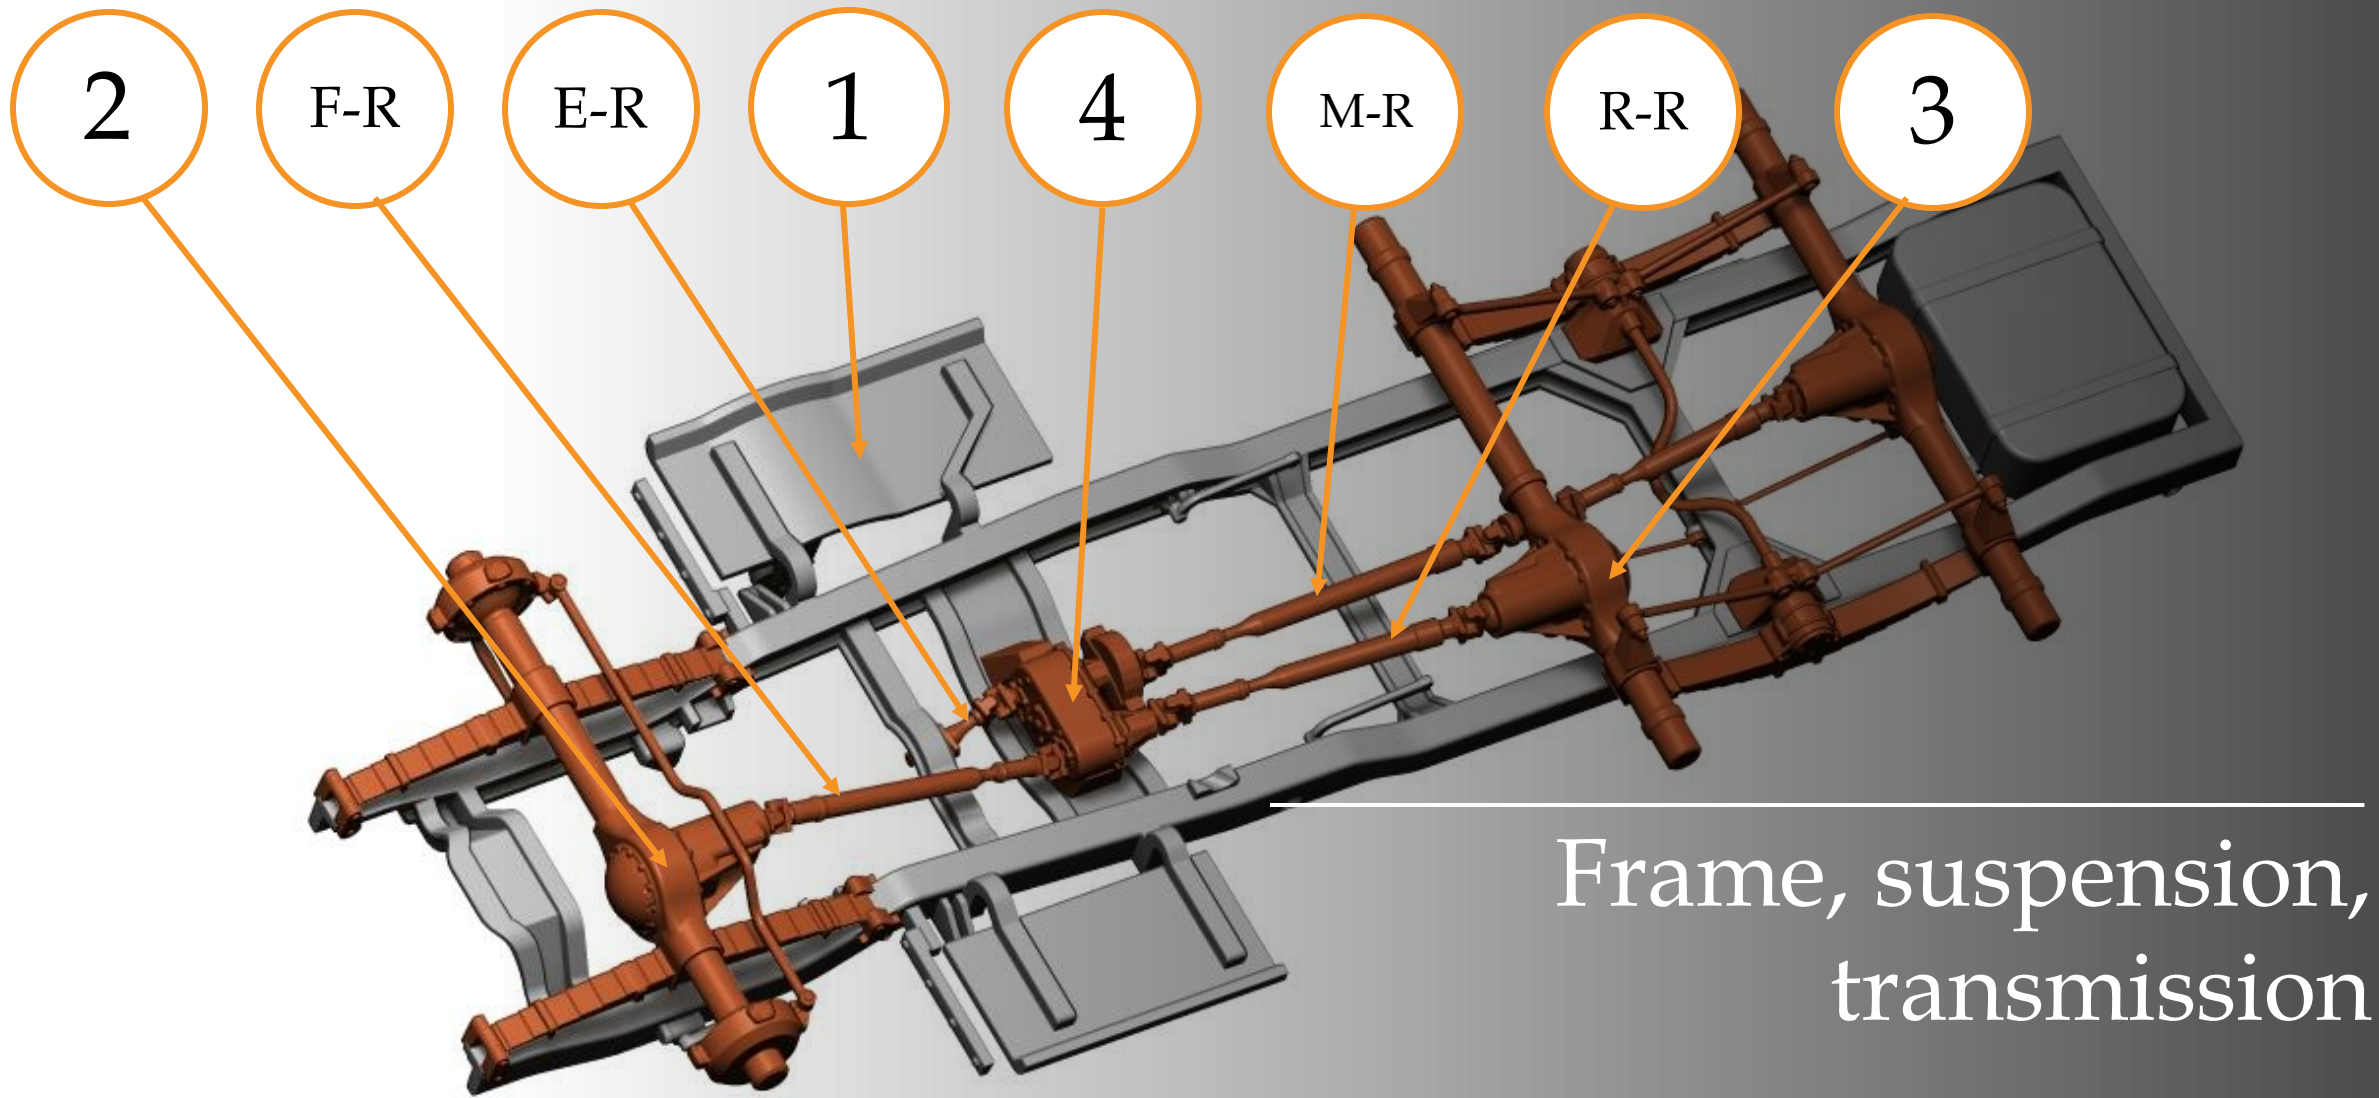

3 - Built and paint ...

- quick CA glue
- epoxy adhesive
- white glue for clear parts

4 - Priming ...

- Surfacer 1200, 1500 for airbrush
- Surface Primer L Fine Spray

THE BUILD

Engine set assembly

8

Stabilizers