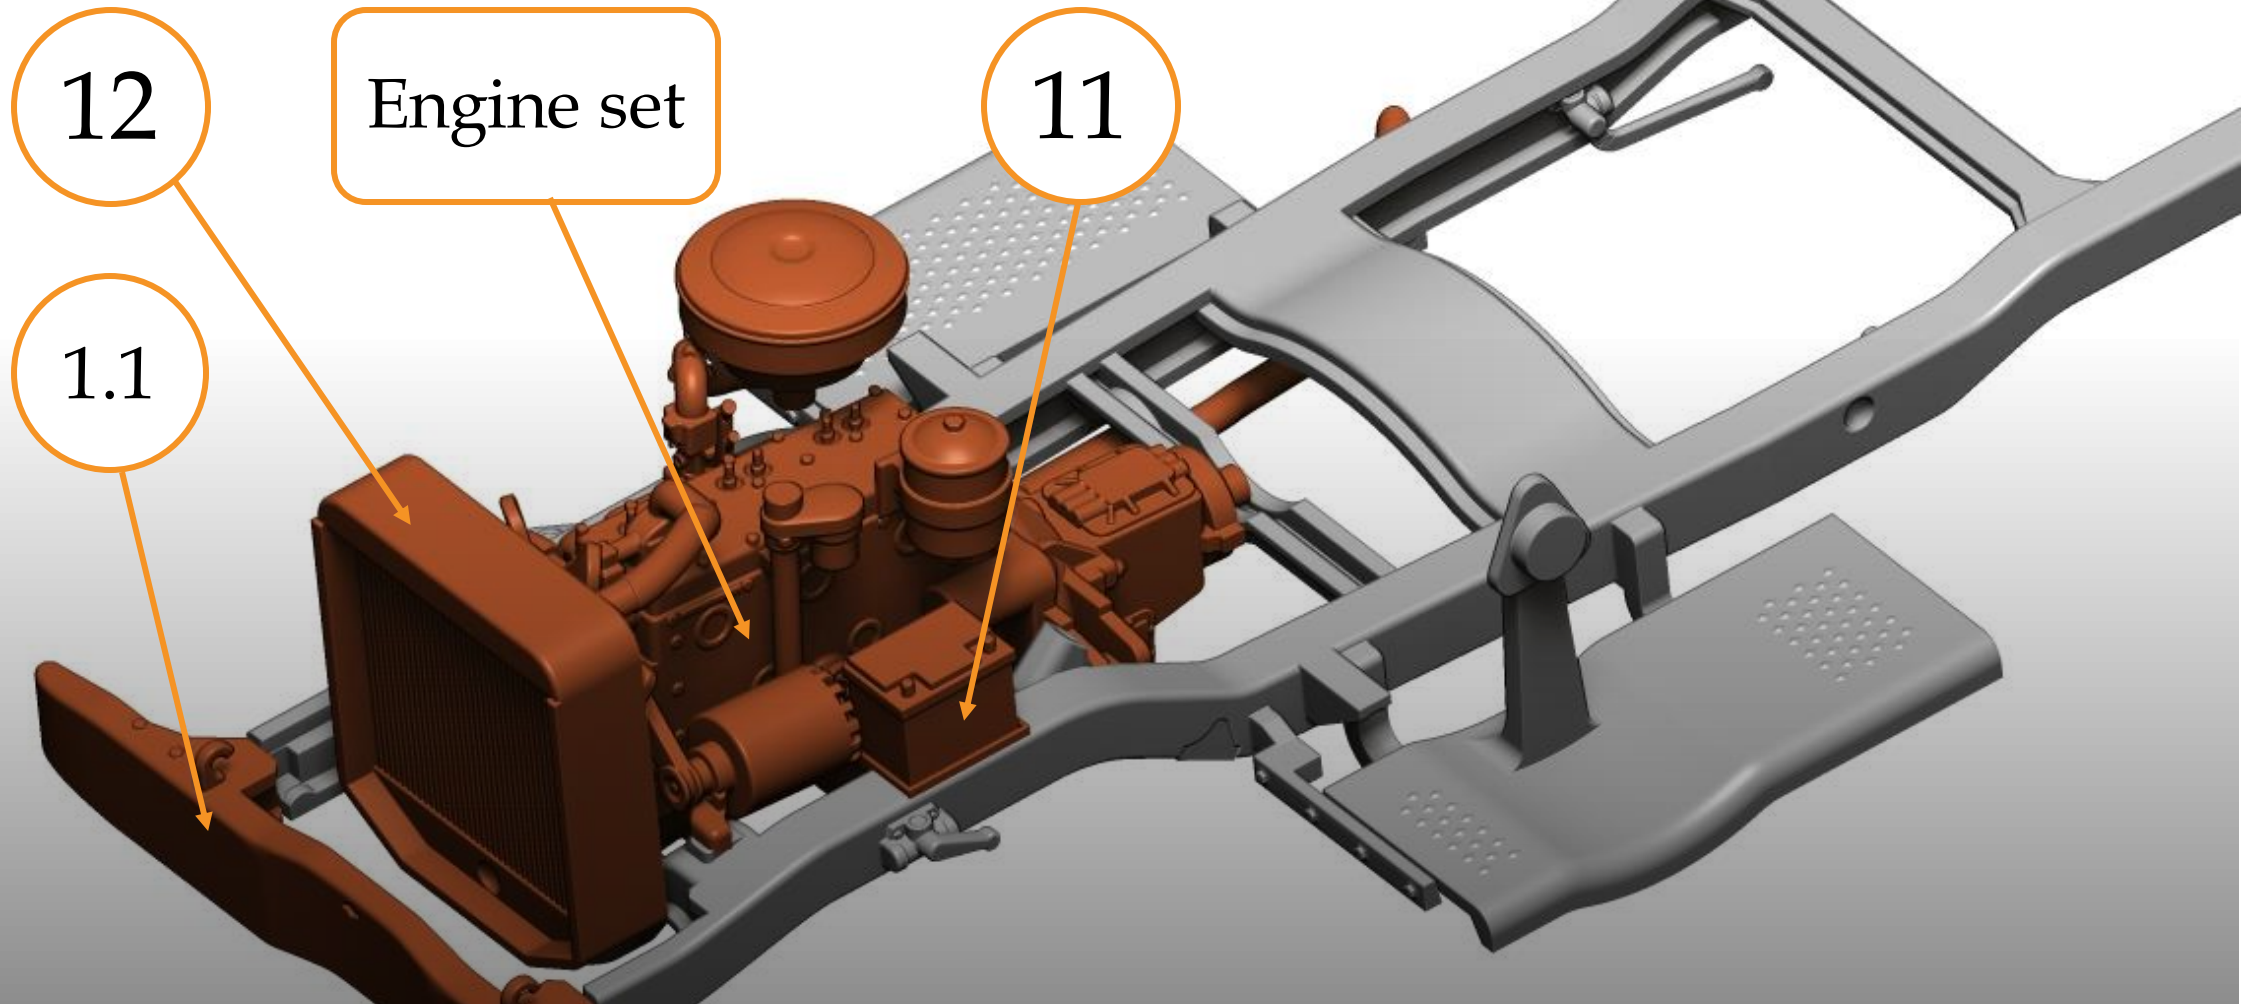

3 - Built and paint ...

- quick CA glue
- epoxy adhesive
- white glue for clear parts

4 - Priming ...

- Surfacer 1200, 1500 for airbrush
- Surface Primer L Fine Spray

THE BUILD

Engine set assembly

8

Stabilizers