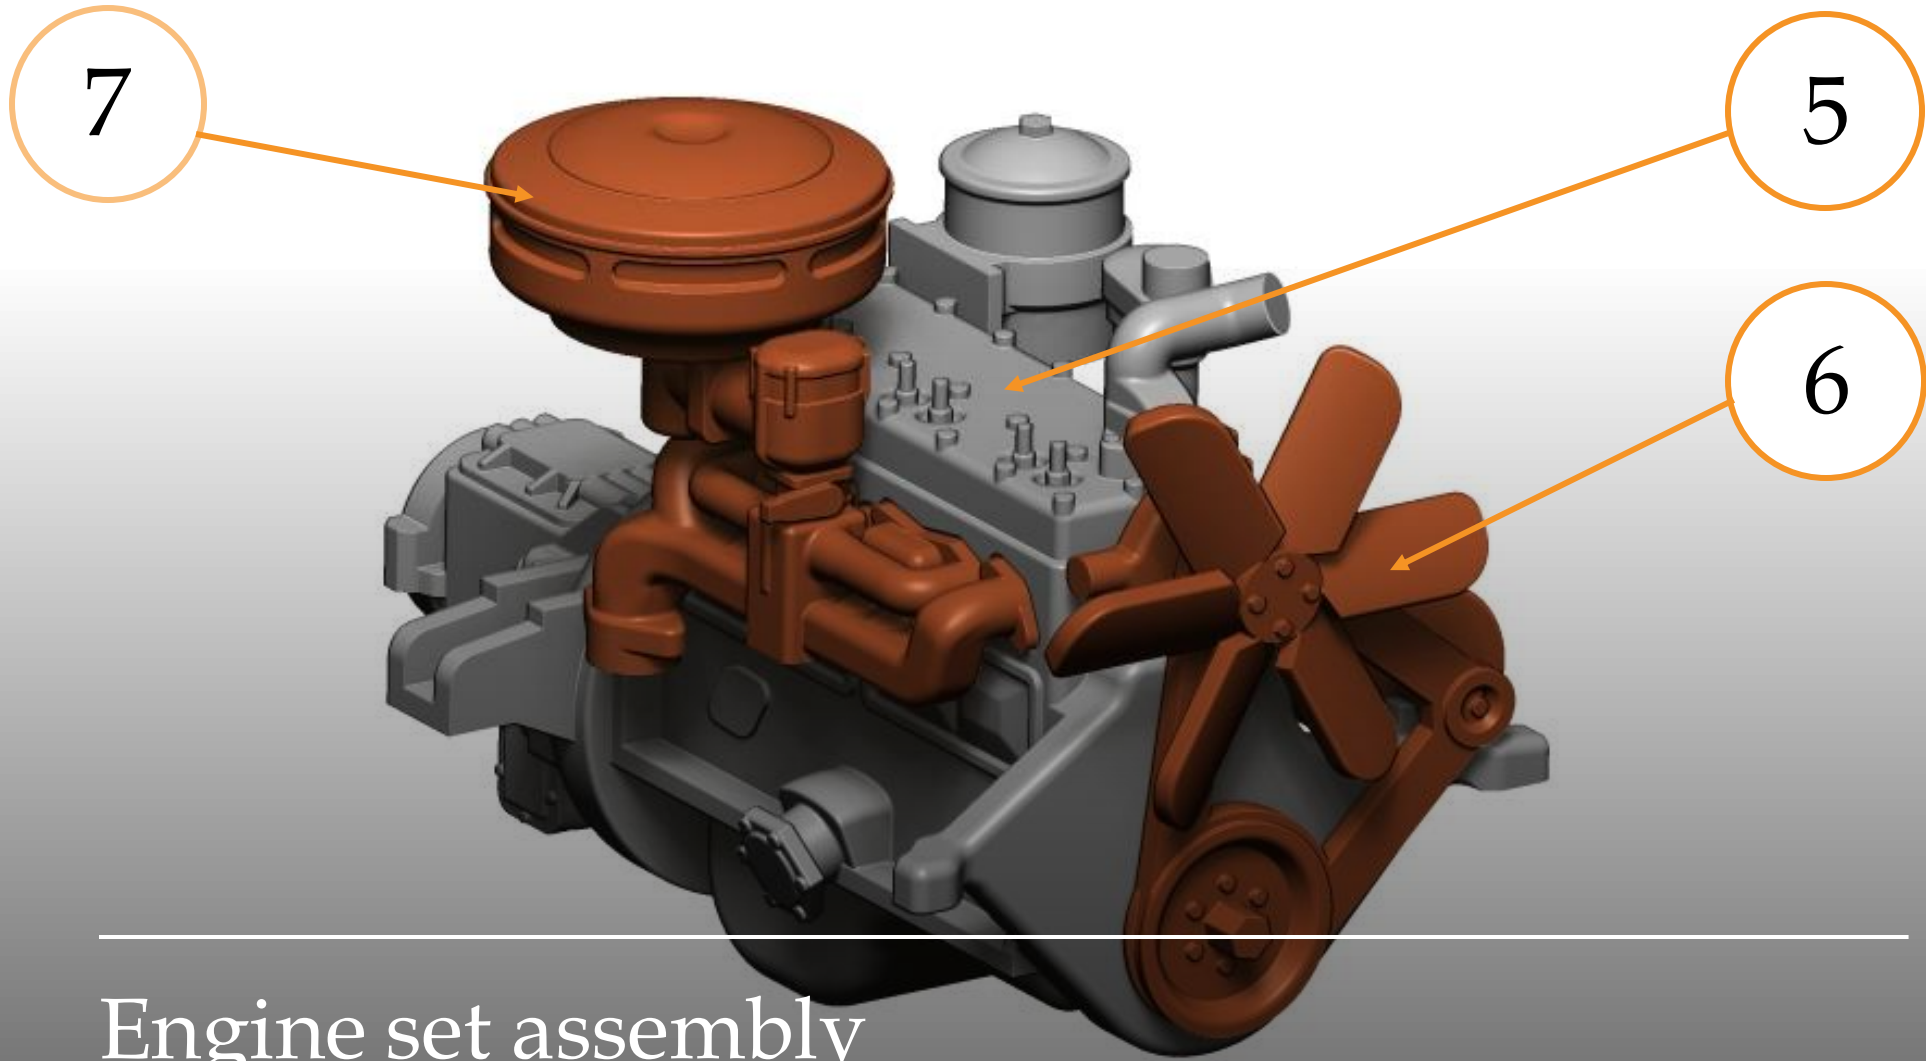

3 - Built and paint ...

- quick CA glue
- epoxy adhesive
- white glue for clear parts

4 - Priming ...

- Surfacer 1200, 1500 for airbrush
- Surface Primer L Fine Spray

THE BUILD

Engine set assembly

8

Stabilizers