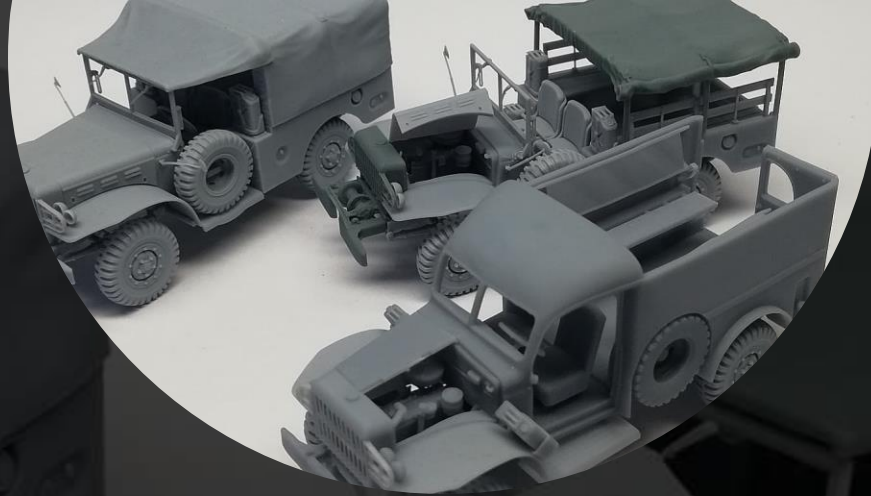

3 - Built and paint ...

- quick CA glue
- epoxy adhesive
- white glue for clear parts

4 - Priming ...

- Surfacer 1200, 1500 for airbrush
- Surface Primer L Fine Spray

THE BUILD

Engine set assembly

8

Stabilizers